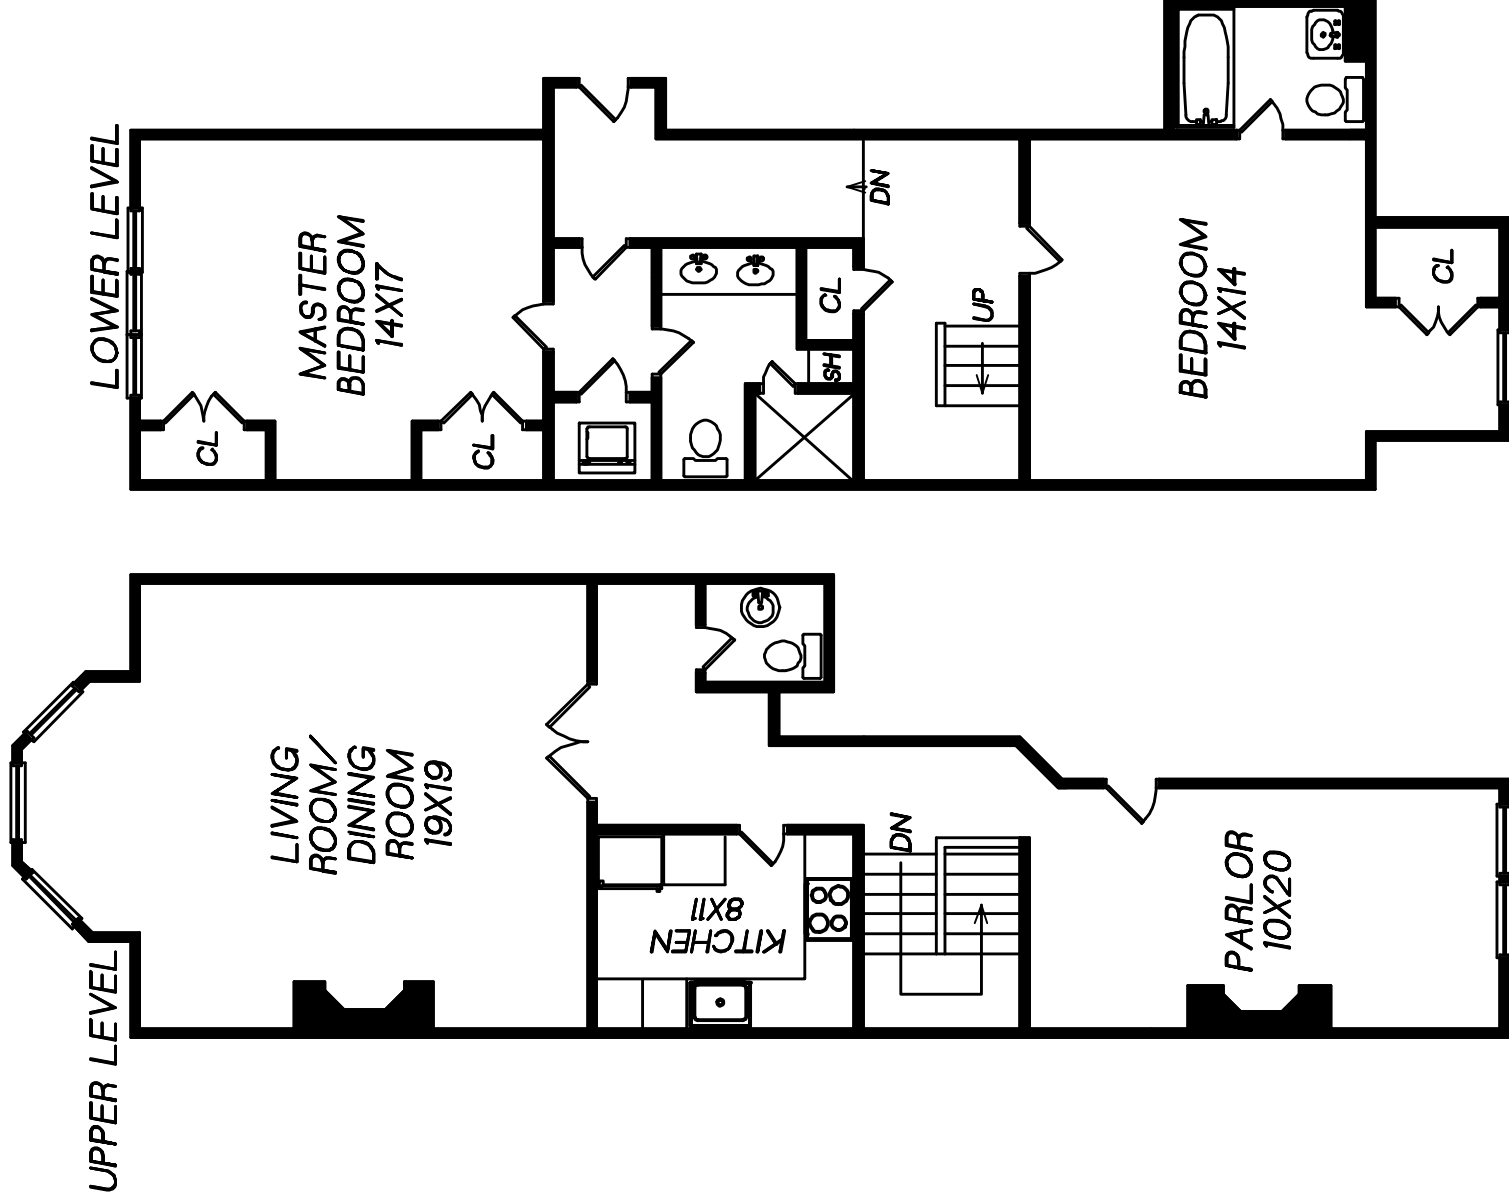

22 MARLBOROUGH STREET  
UNIT 1  
BOSTON, MA

Prepared for Diane Giacobbi  
Boston Realty Advisors

**M** Carol Meyer  
781-455-8100  
Copyright ©2007

Floor plans may not be used or duplicated  
without the express permission of  
Carol Meyer Interior Design, Inc.  
Dimensions are approximate